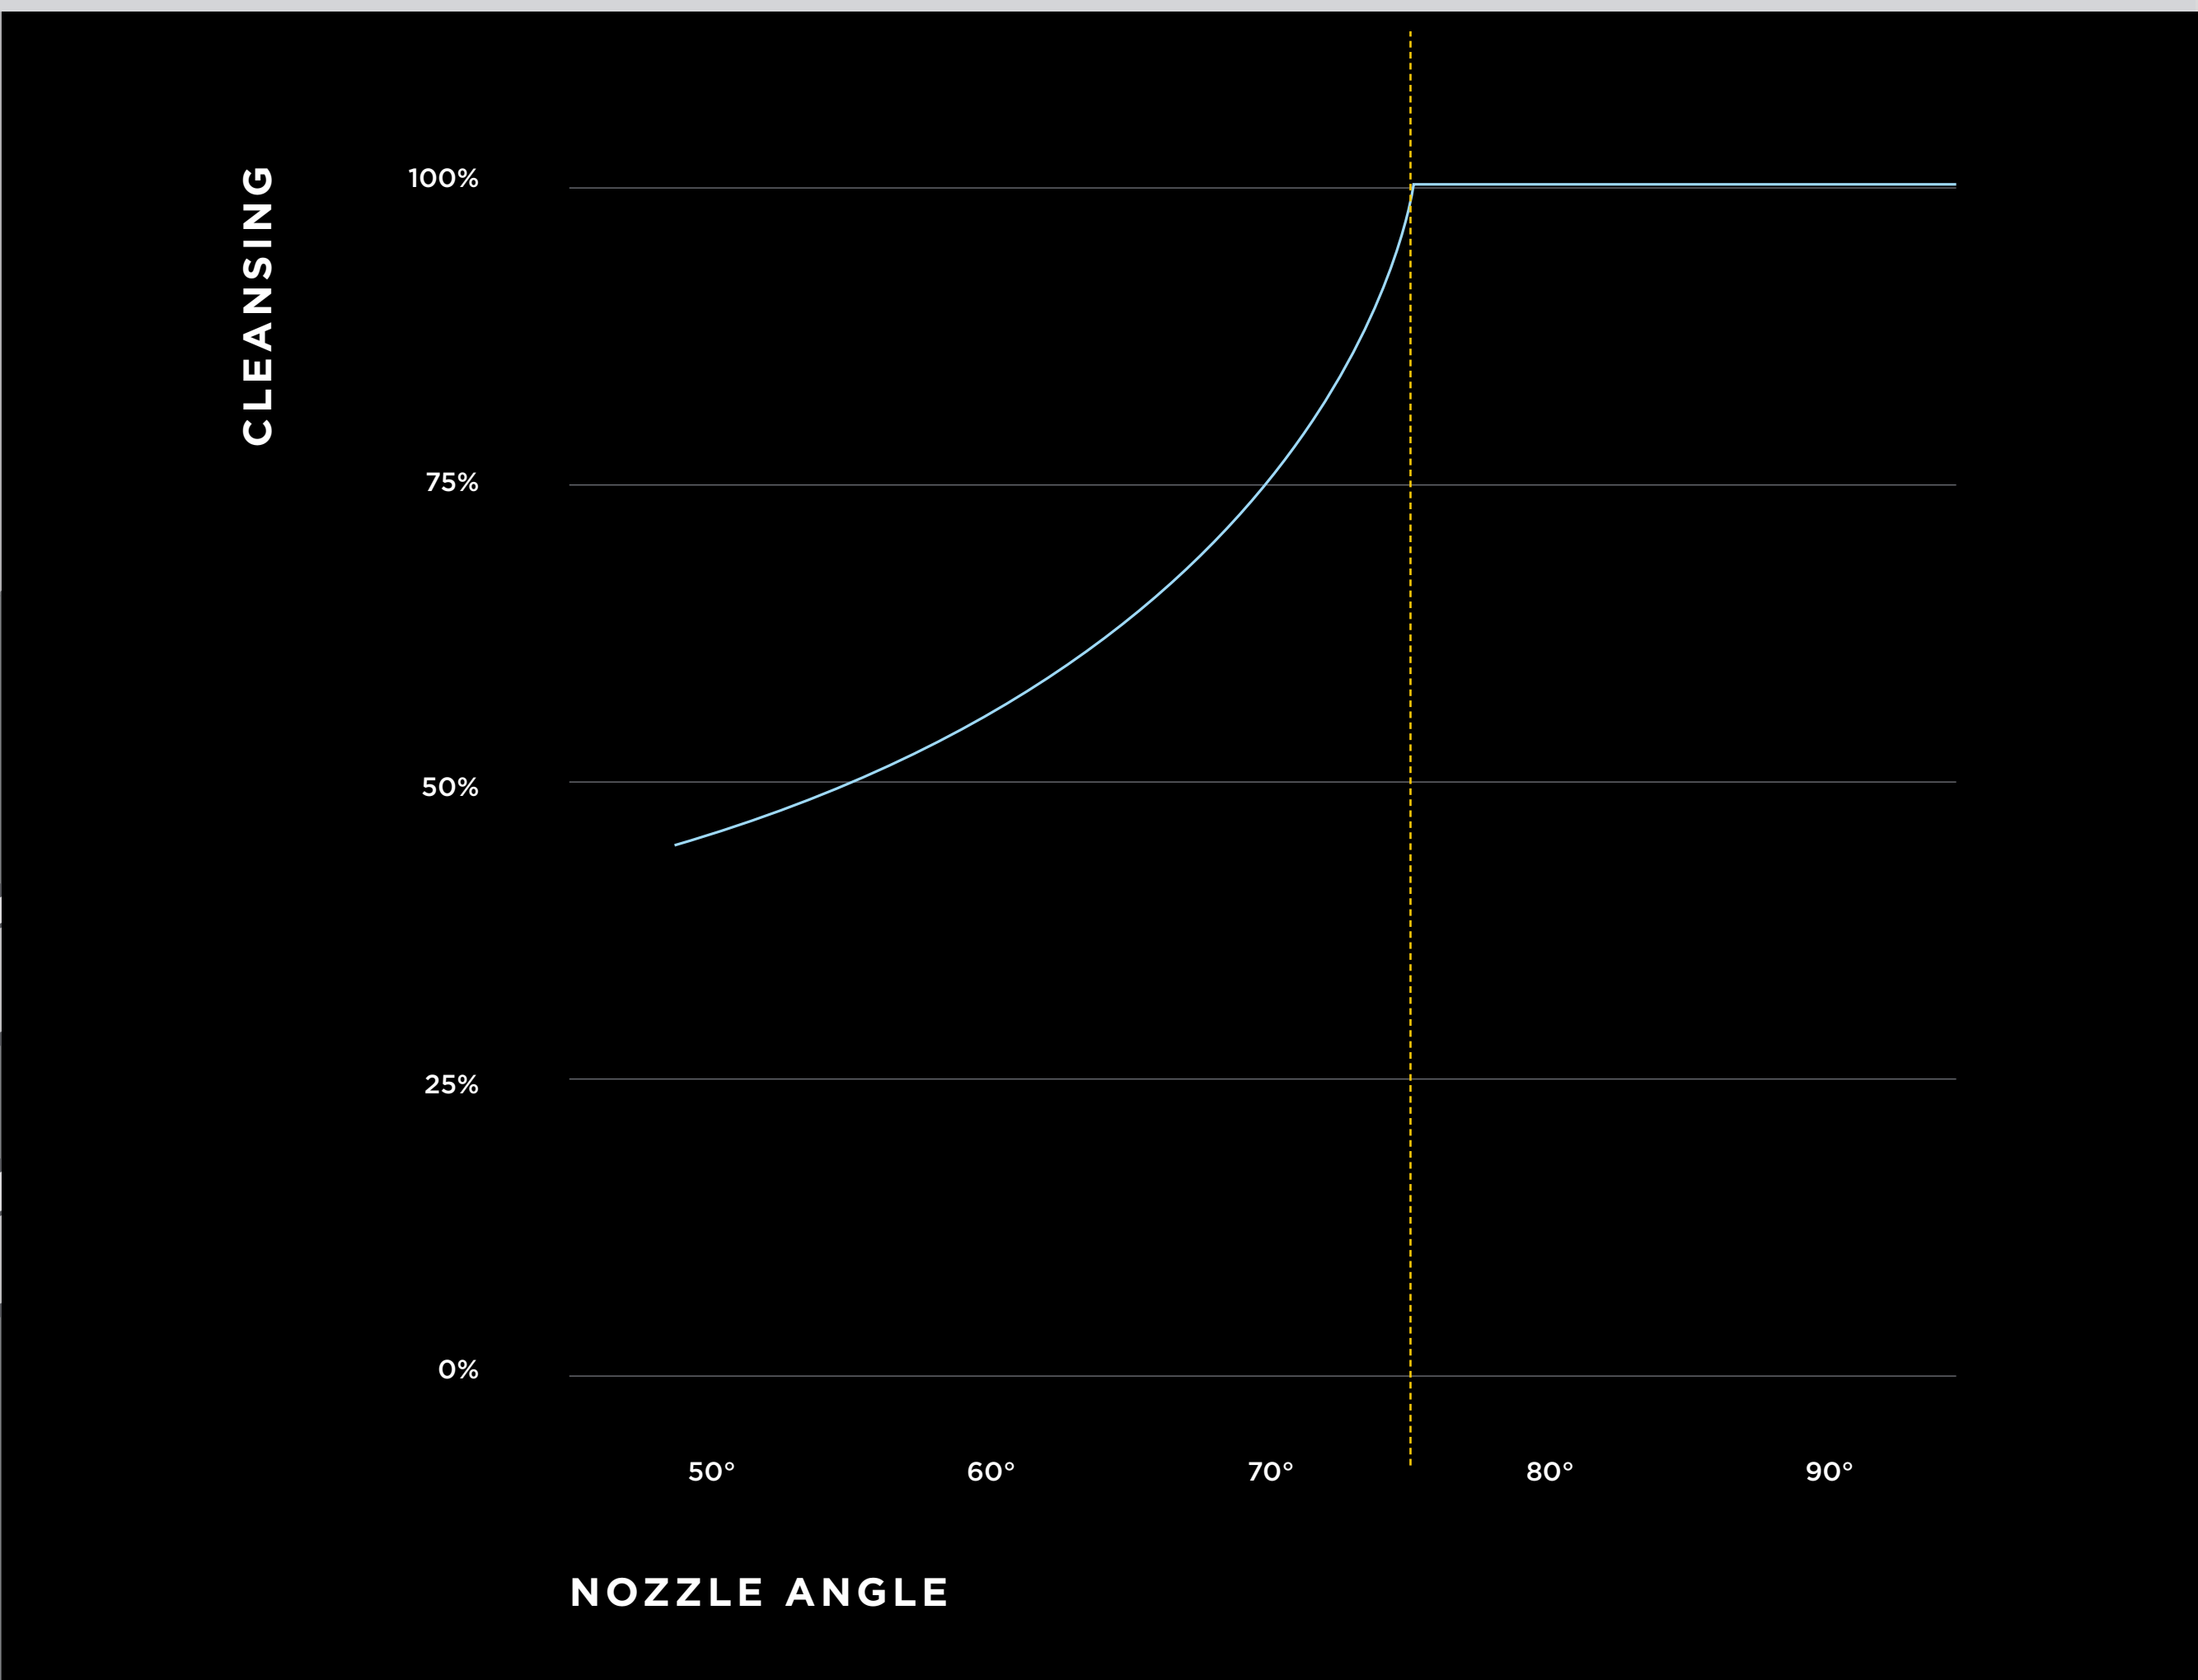

Adjustable Water and Seat Temperatures

Five temperature settings for personal comfort

Dual Nozzles Adjustable positioning for separate front and back cleansing

Nozzle Shutter Conceals nozzles for cleanliness when not in use

Nozzle Position Maintains safe and sanitary distance from body

Nozzle Angle Engineered to ensure thorough cleansing

Back Cleansing

Back Oscillating Cleansing

Front Feminine
Cleansing

Front Feminine
Oscillating
Cleansing