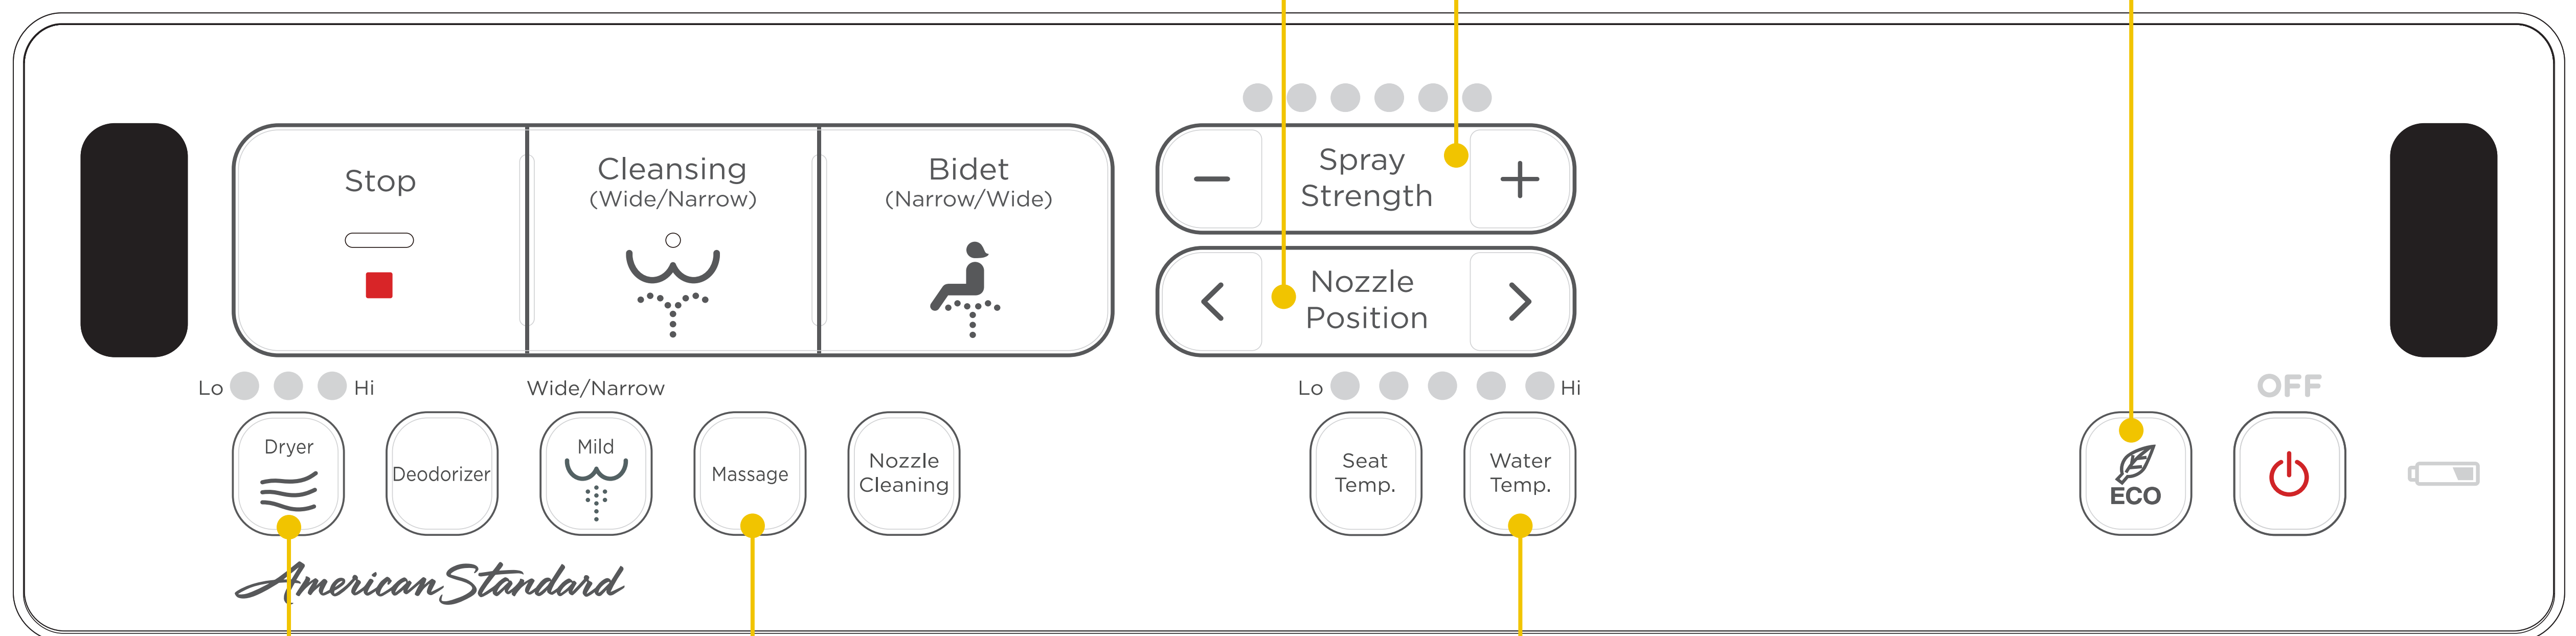

Slow-Close Seat and Lid Gentle and quiet, no-slam motion

Heated Seat Five adjustable temperature levels provide personalized comfort

One-Touch Power Saver

Eco button turns heat functions off for 8 hours

Adjustable Spray Strength

Six strength levels from gentle to invigorating

Adjustable Nozzle

Five positions for complete cleansing

Warm Air Dryer

Adjustable temperature settings

Massage Spray

Alternates between strong and mild for massaging effect

Adjustable Water and Seat Temperatures

Five temperature settings for personal comfort

Dual Nozzles Adjustable positioning for separate front and back cleansing

Nozzle Shutter Conceals nozzles for cleanliness when not in use

Nozzle Position Maintains safe and sanitary distance from body

Nozzle Angle Engineered to ensure thorough cleansing

Back Cleansing

Back Oscillating Cleansing

Front Feminine
Cleansing

Front Feminine
Oscillating
Cleansing