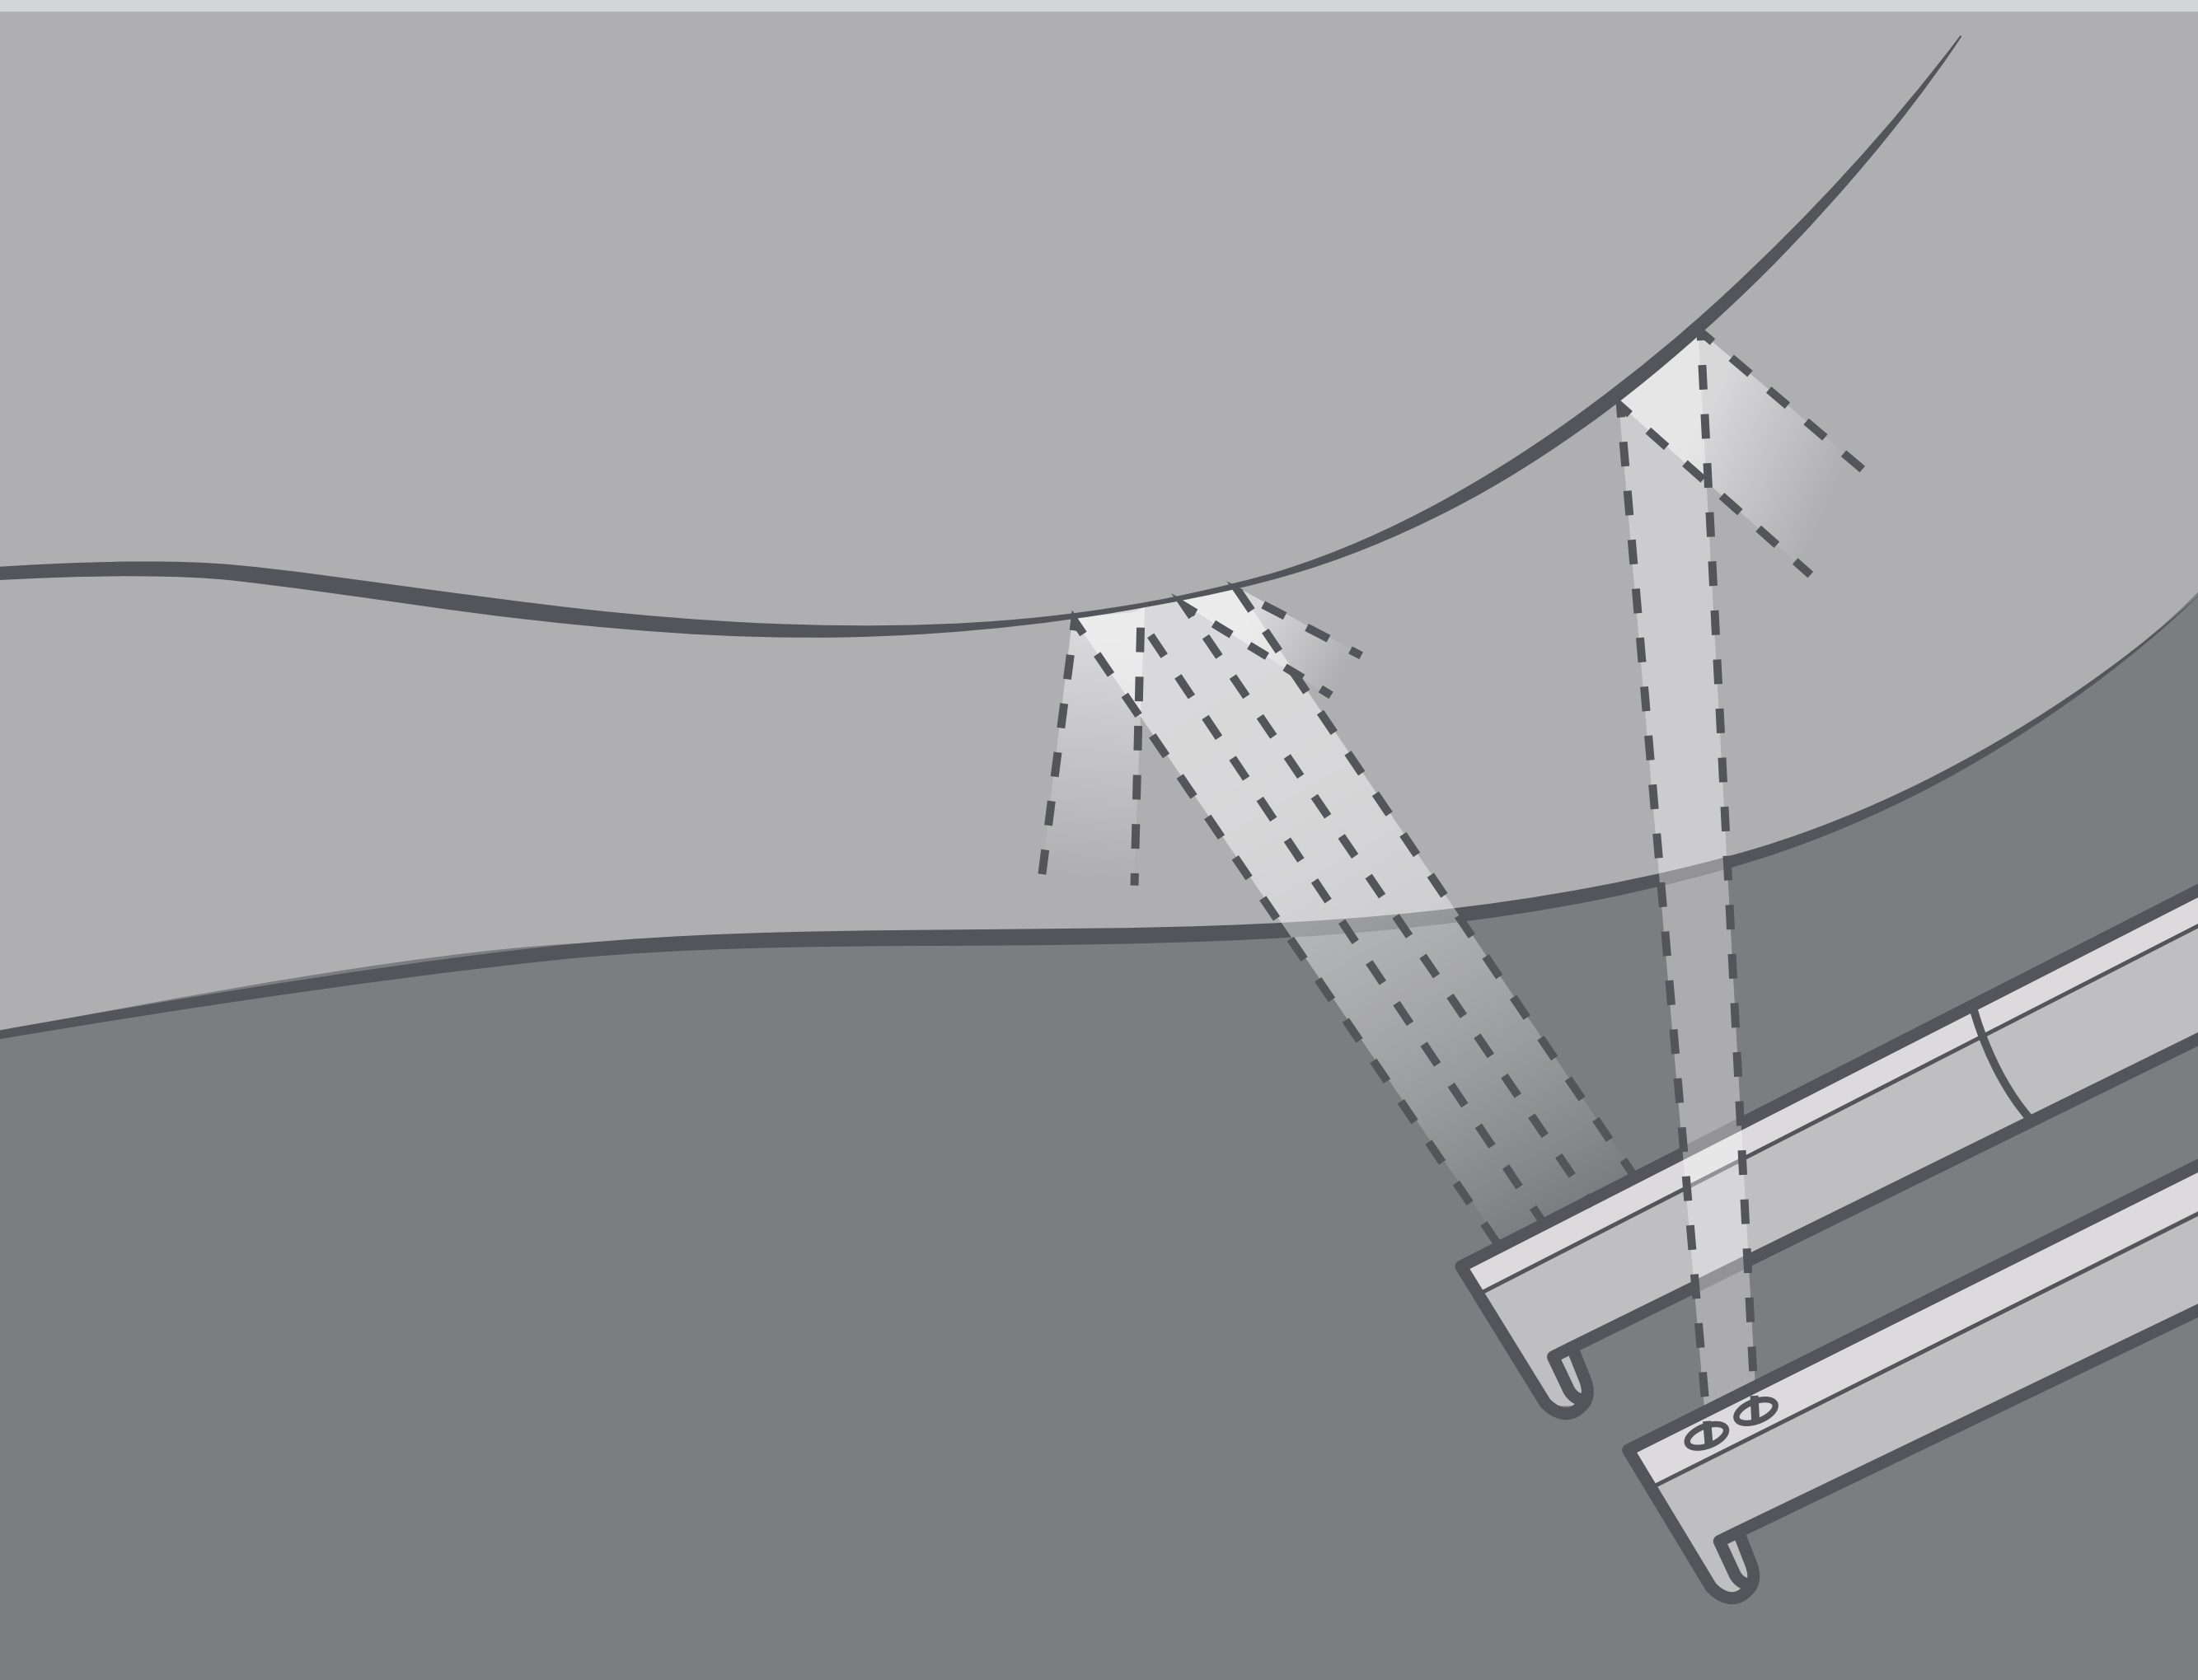

Six strength levels from gentle to invigorating

Adjustable Nozzle

Five positions for complete cleansing

Warm Air Dryer

Adjustable temperature settings

Massage Spray

Alternates between strong and mild for massaging effect

Adjustable Water and Seat Temperatures

Five temperature settings for personal comfort

Dual Nozzles Adjustable positioning for separate front and back cleansing

Nozzle Shutter Conceals nozzles for cleanliness when not in use

Nozzle Position Maintains safe and sanitary distance from body

Nozzle Angle Engineered to ensure thorough cleansing

Back Cleansing

Back Oscillating Cleansing

Front Feminine
Cleansing

Front Feminine
Oscillating
Cleansing